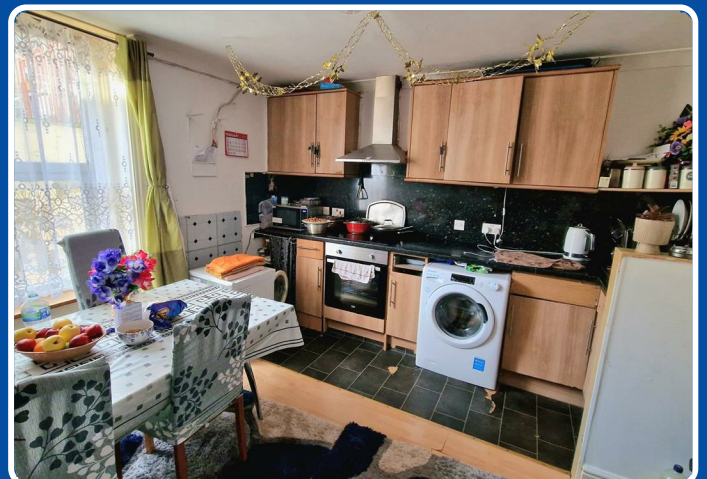

01843 230 960

www.lovettts.net

Godwin Road, Margate, CT9 2HF

£585,000 Offers in excess of.