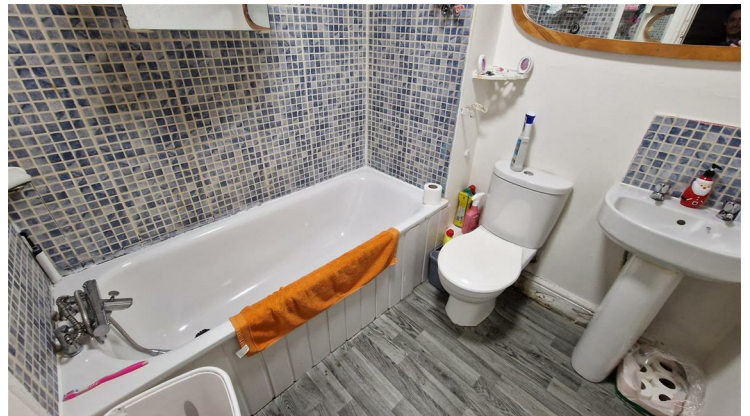

Basement Bathroom

Energy Efficiency Rating		
	Current	Potential
Very energy efficient - lower running costs		
(92 plus) A		
(81-91) B		
(69-80) C		
(55-68) D		
(39-54) E		
(21-38) F		
(1-20) G		
Not energy efficient - higher running costs		
England & Wales	EU Directive 2002/91/EC	

Environmental Impact (CO₂) Rating		
	Current	Potential
Very environmentally friendly - lower CO₂ emissions		
(92 plus) A		
(81-91) B		
(69-80) C		
(55-68) D		
(39-54) E		
(21-38) F		
(1-20) G		
Not environmentally friendly - higher CO₂ emissions		
England & Wales	EU Directive 2002/91/EC	

Lovetts Birchington Ltd. Trading as Lovetts Property Services
Registered Office – 13 Station Road, Birchington, Kent, CT7 9DJ
Reg. In England No. 4264378 VAT No.785 158296
Directors: Richard Crosby MNAEA & Tracey Crosby