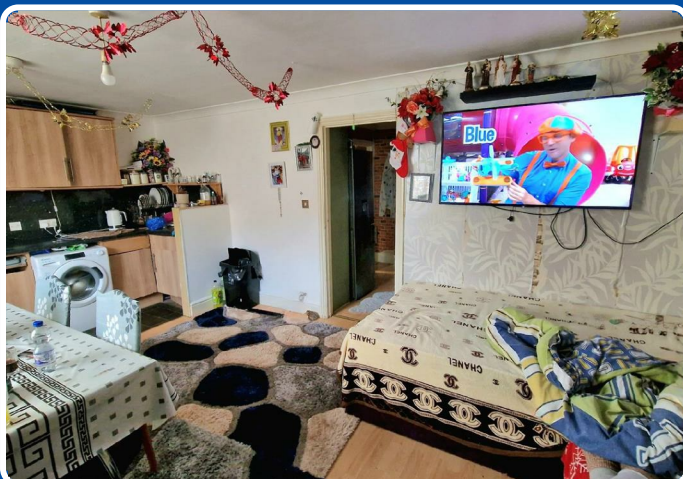

01843 230 960

www.lovettts.net

Godwin Road, Margate, CT9 2HF

£585,000 Offers in excess of.